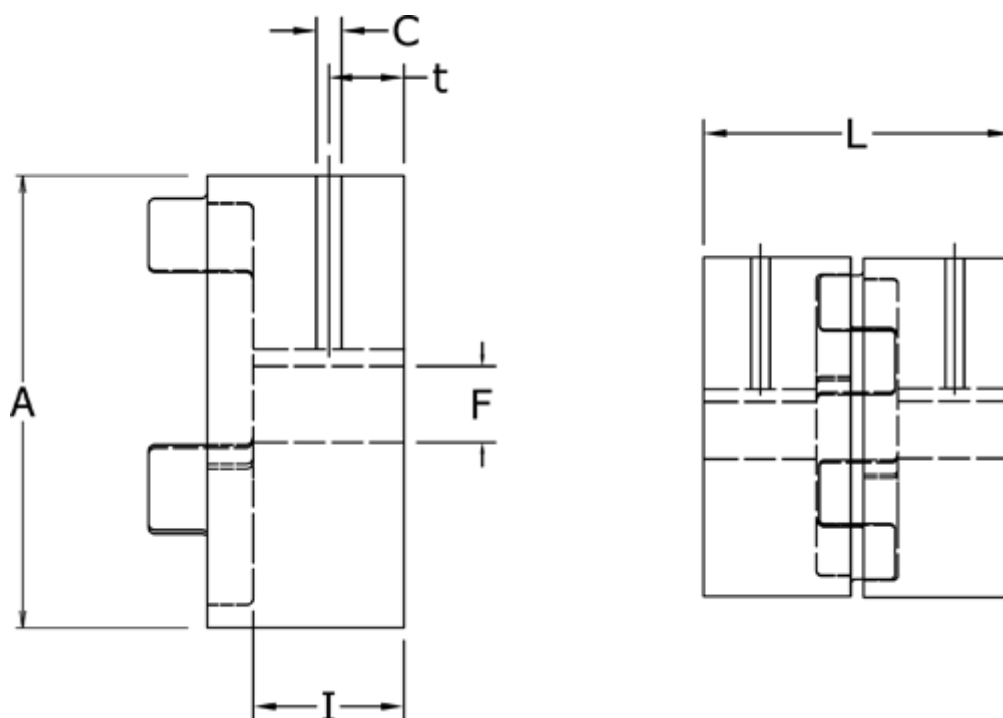

Article number: 3335028F022

Description: Coupling hub Klonex ES 28/38
ALU Aluminium, Bore 22H7 mm w/keyway & setscrew

Measures

A = 65
C = M6
F = 22
I = 35
L = 90
t = 15.0